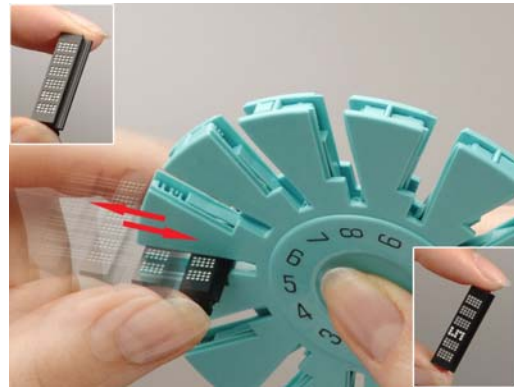

Price module in – out – ready
No more laborious plugging together!